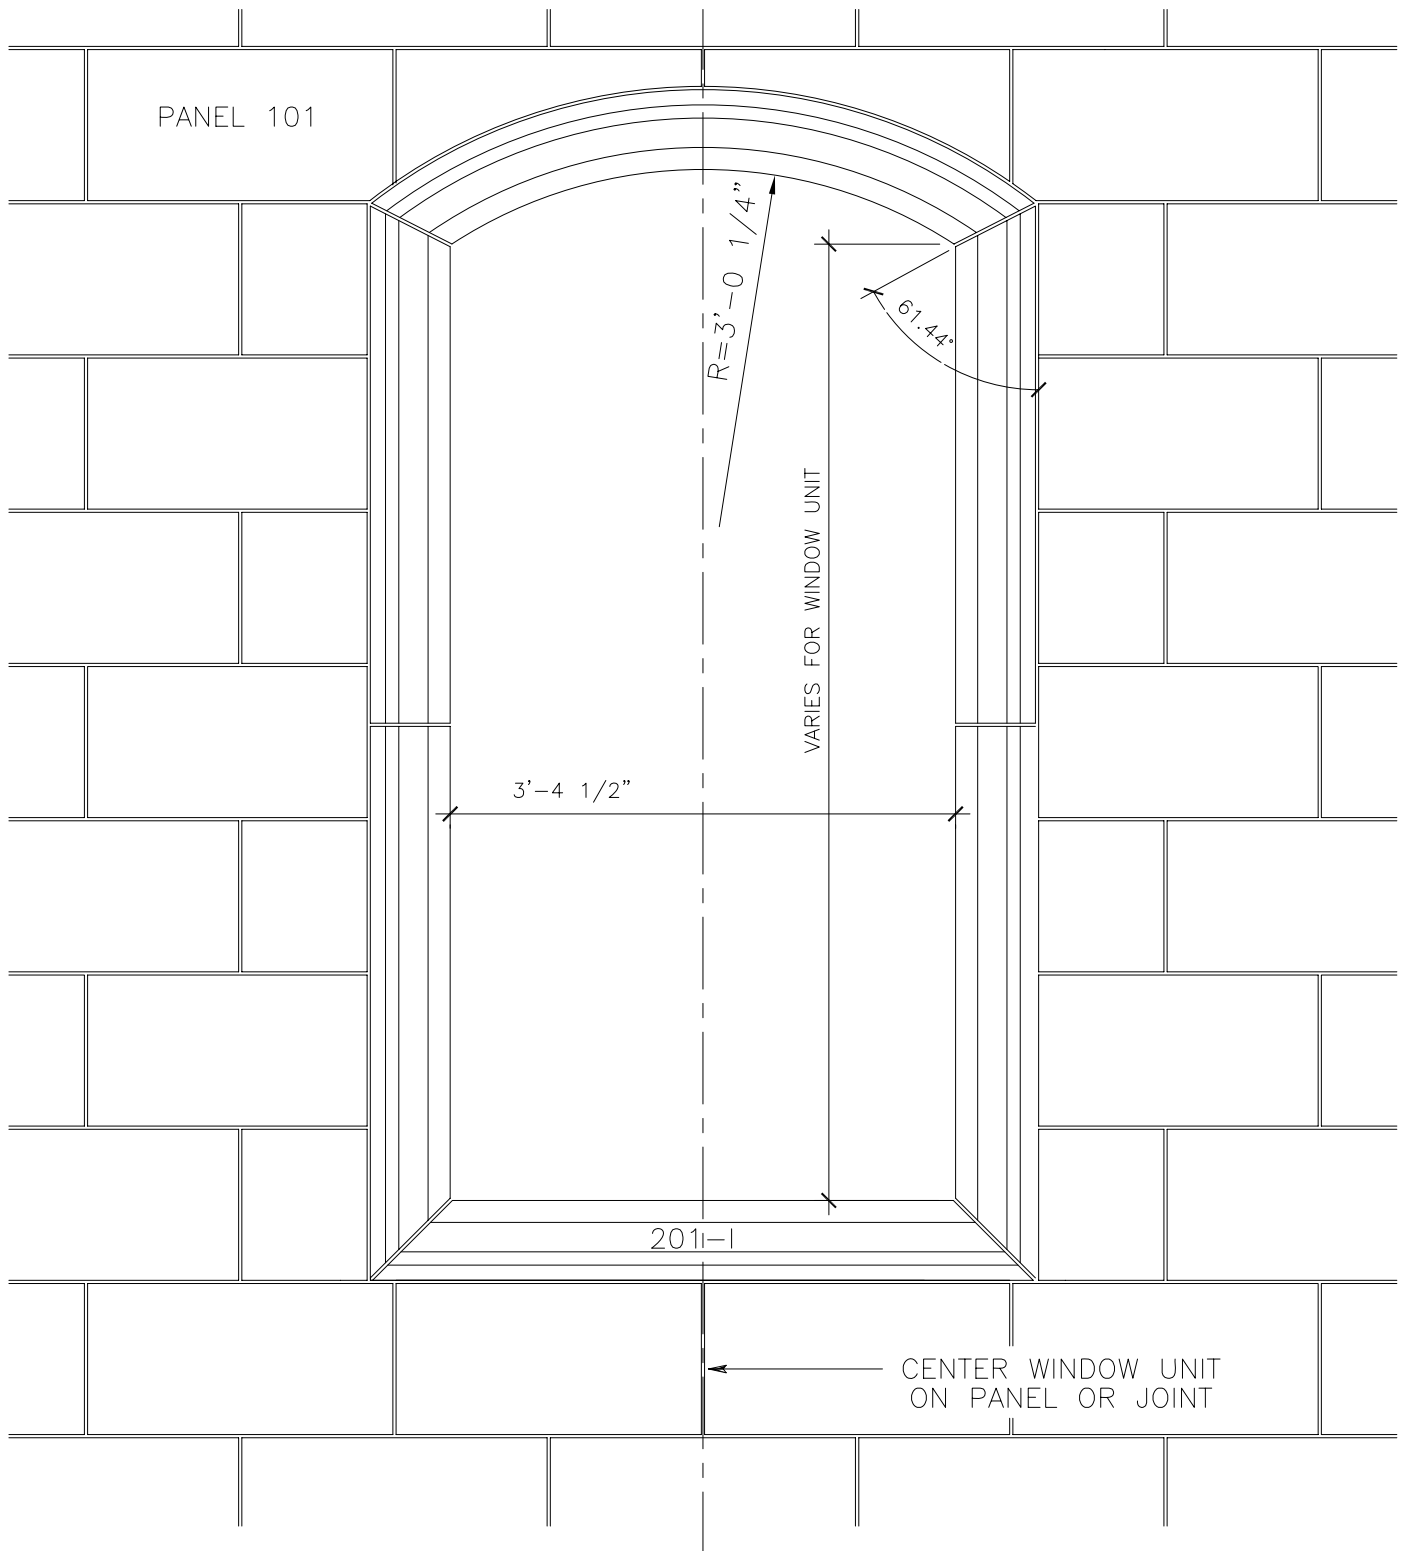

1 FLAT ARCHED WINDOW SURROUND
WITH PROFILE 201-I

AMERICAN LIMESTONE COMPANY
A TEXAS CORPORATION
1905 MARILLA, DALLAS, TX 75201
PHONE (214) 747-2636 FAX (214) 747-2639

FLAT ARCHED WINDOW SURROUND WITH PROFILE 201-I

2.5.2