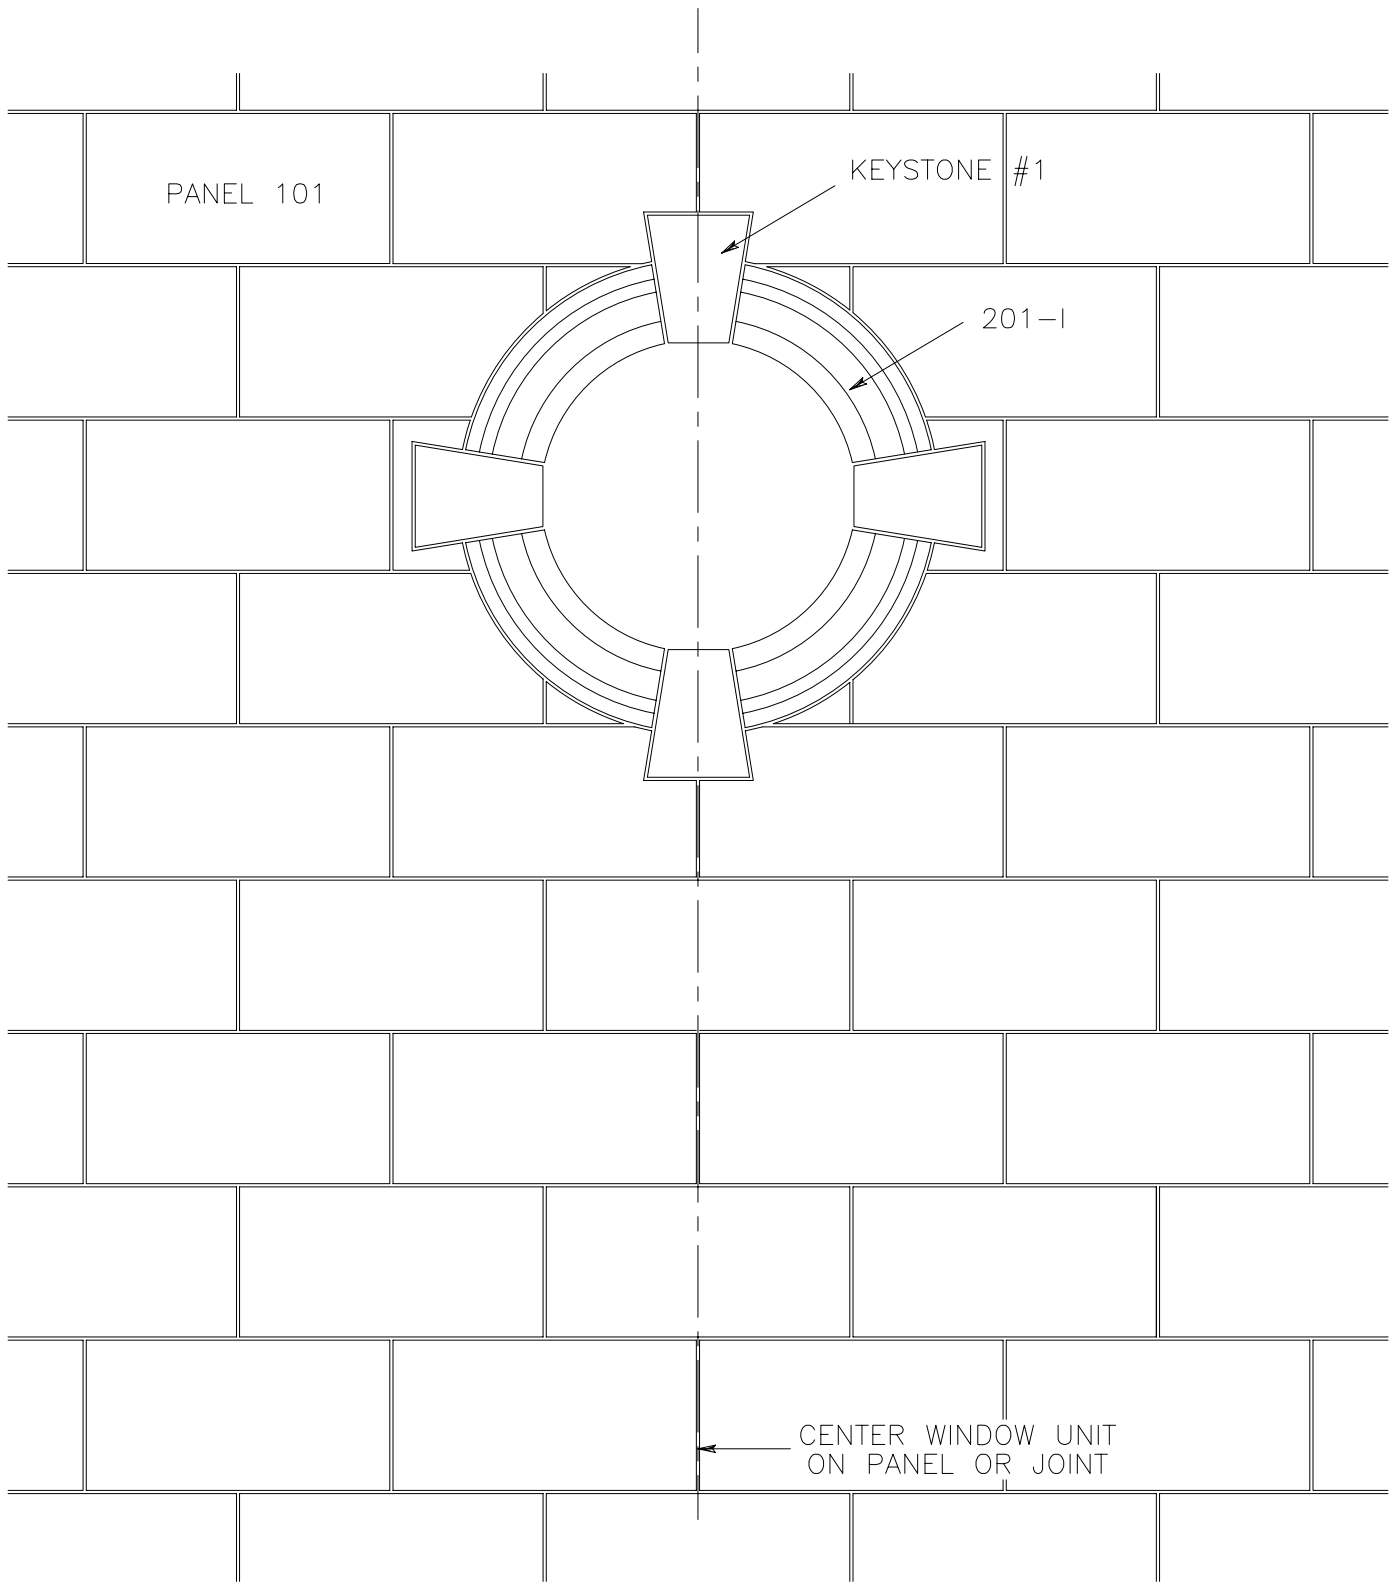

1

OCCULUS WINDOW SURROUND

WITH PROFILE 201-I AND KEYSTONE 1

AMERICAN LIMESTONE COMPANY

A TEXAS CORPORATION

1905 MARILLA, DALLAS, TX 75201

PHONE (214) 747-2636 FAX (214) 747-2639

OCCULUS WINDOW SURROUND

2.5.5