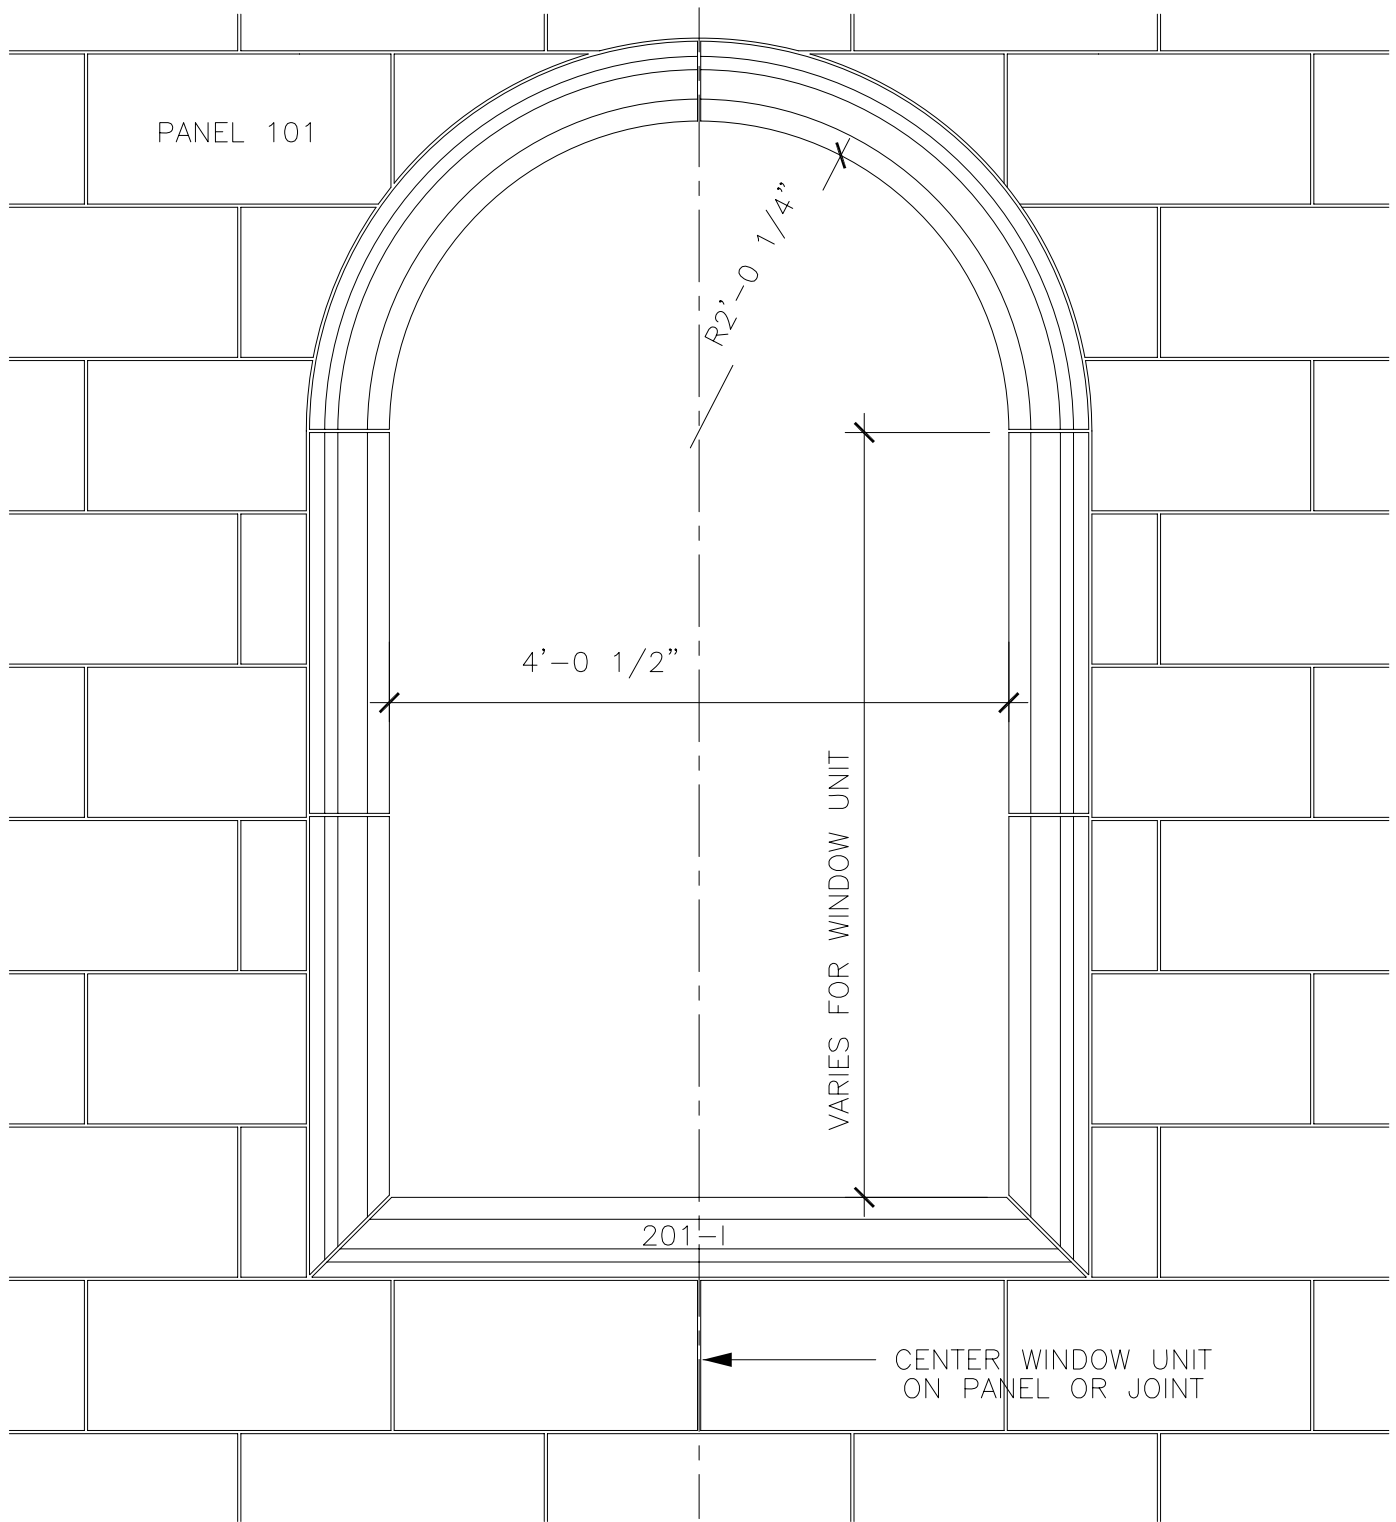

1 ARCHED WINDOW SURROUND
WITH PROFILE 201-I

AMERICAN LIMESTONE COMPANY
A TEXAS CORPORATION
1905 MARILLA, DALLAS, TX 75201
PHONE (214) 747-2636 FAX (214) 747-2639

ARCHED WINDOW SURROUND WITH PROFILE 201-I

2.5.4