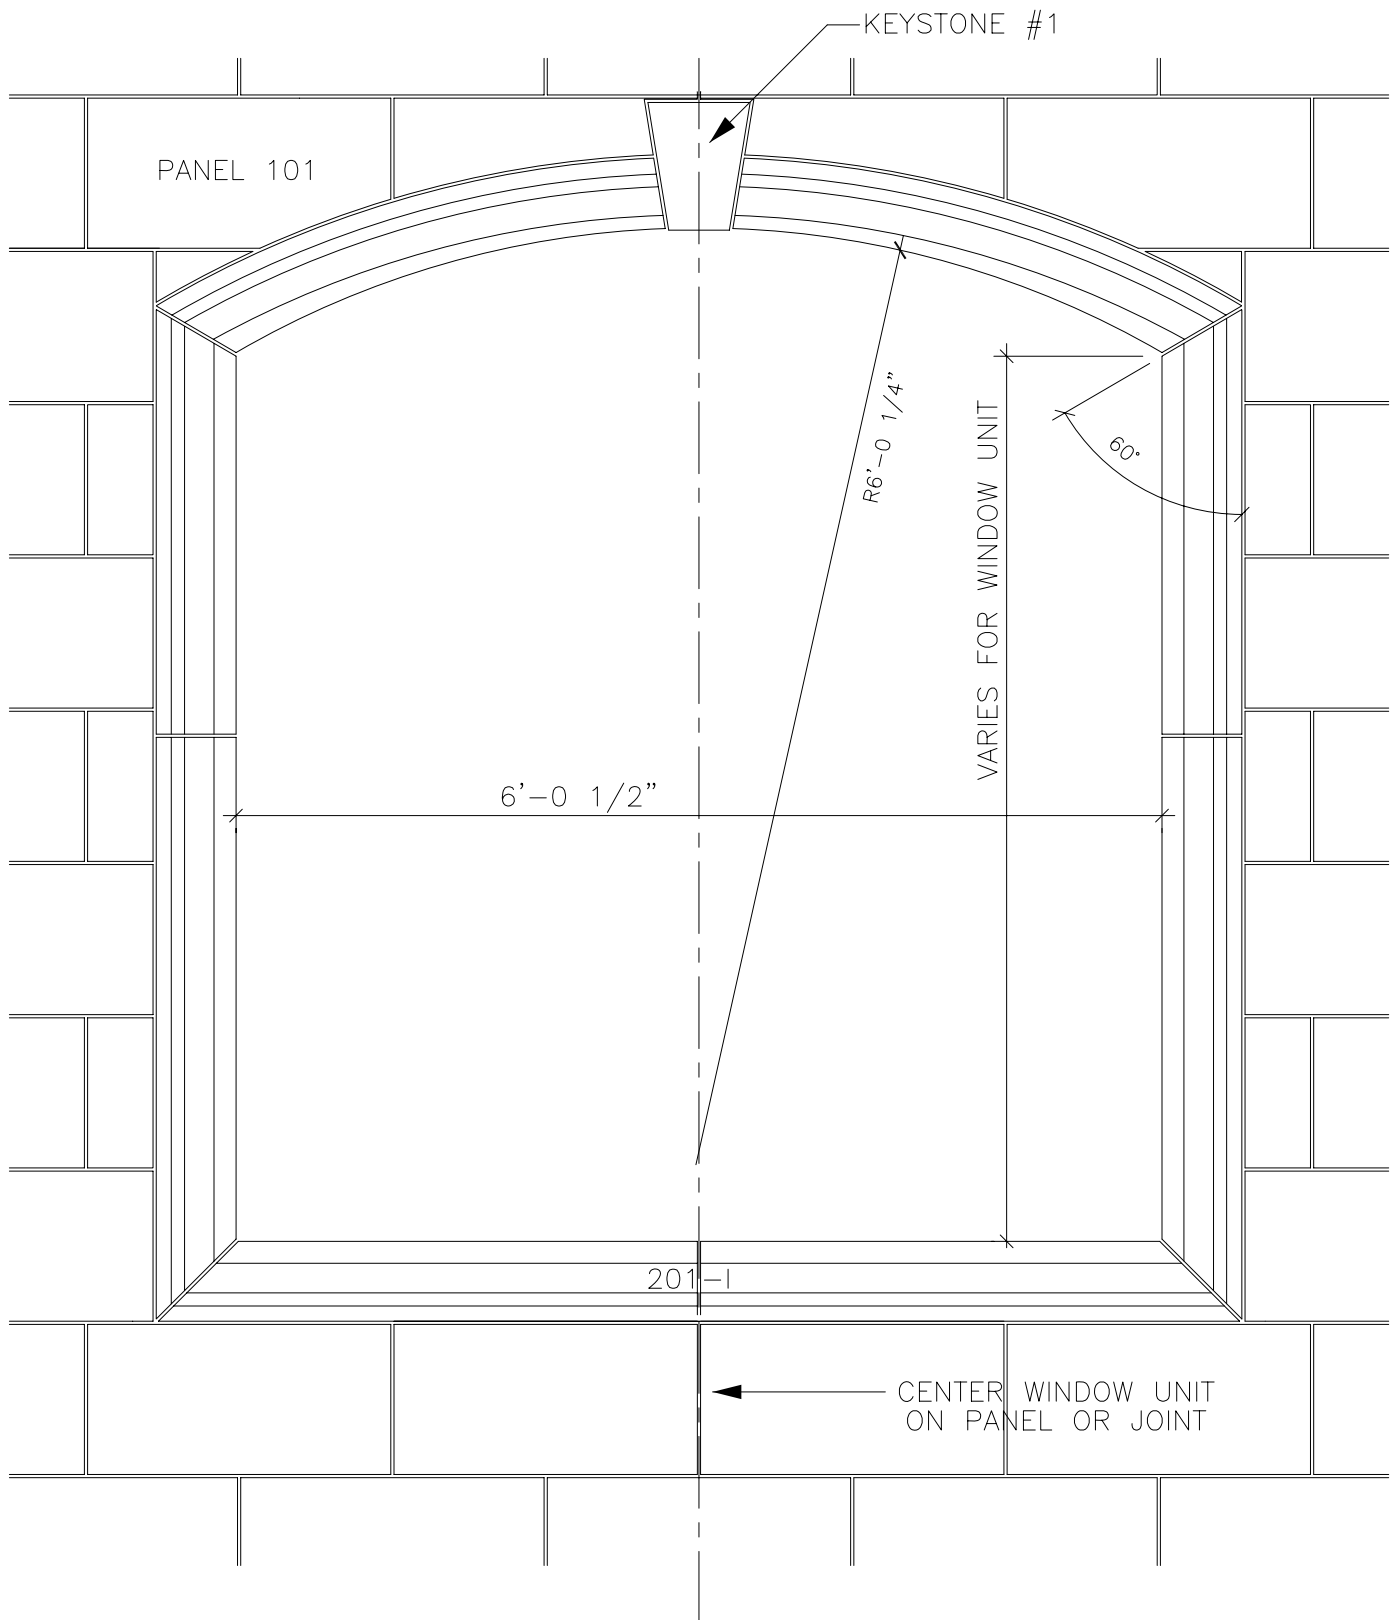

1 FLAT ARCHED WINDOW SURROUND WITH KEYSTONE 1
WITH PROFILE 201-1

AMERICAN LIMESTONE COMPANY
A TEXAS CORPORATION
1905 MARILLA, DALLAS, TX 75201
PHONE (214) 747-2636 FAX (214) 747-2639

FLAT ARCHED WINDOW SURROUND WITH KEYSTONE 1

2.5.3