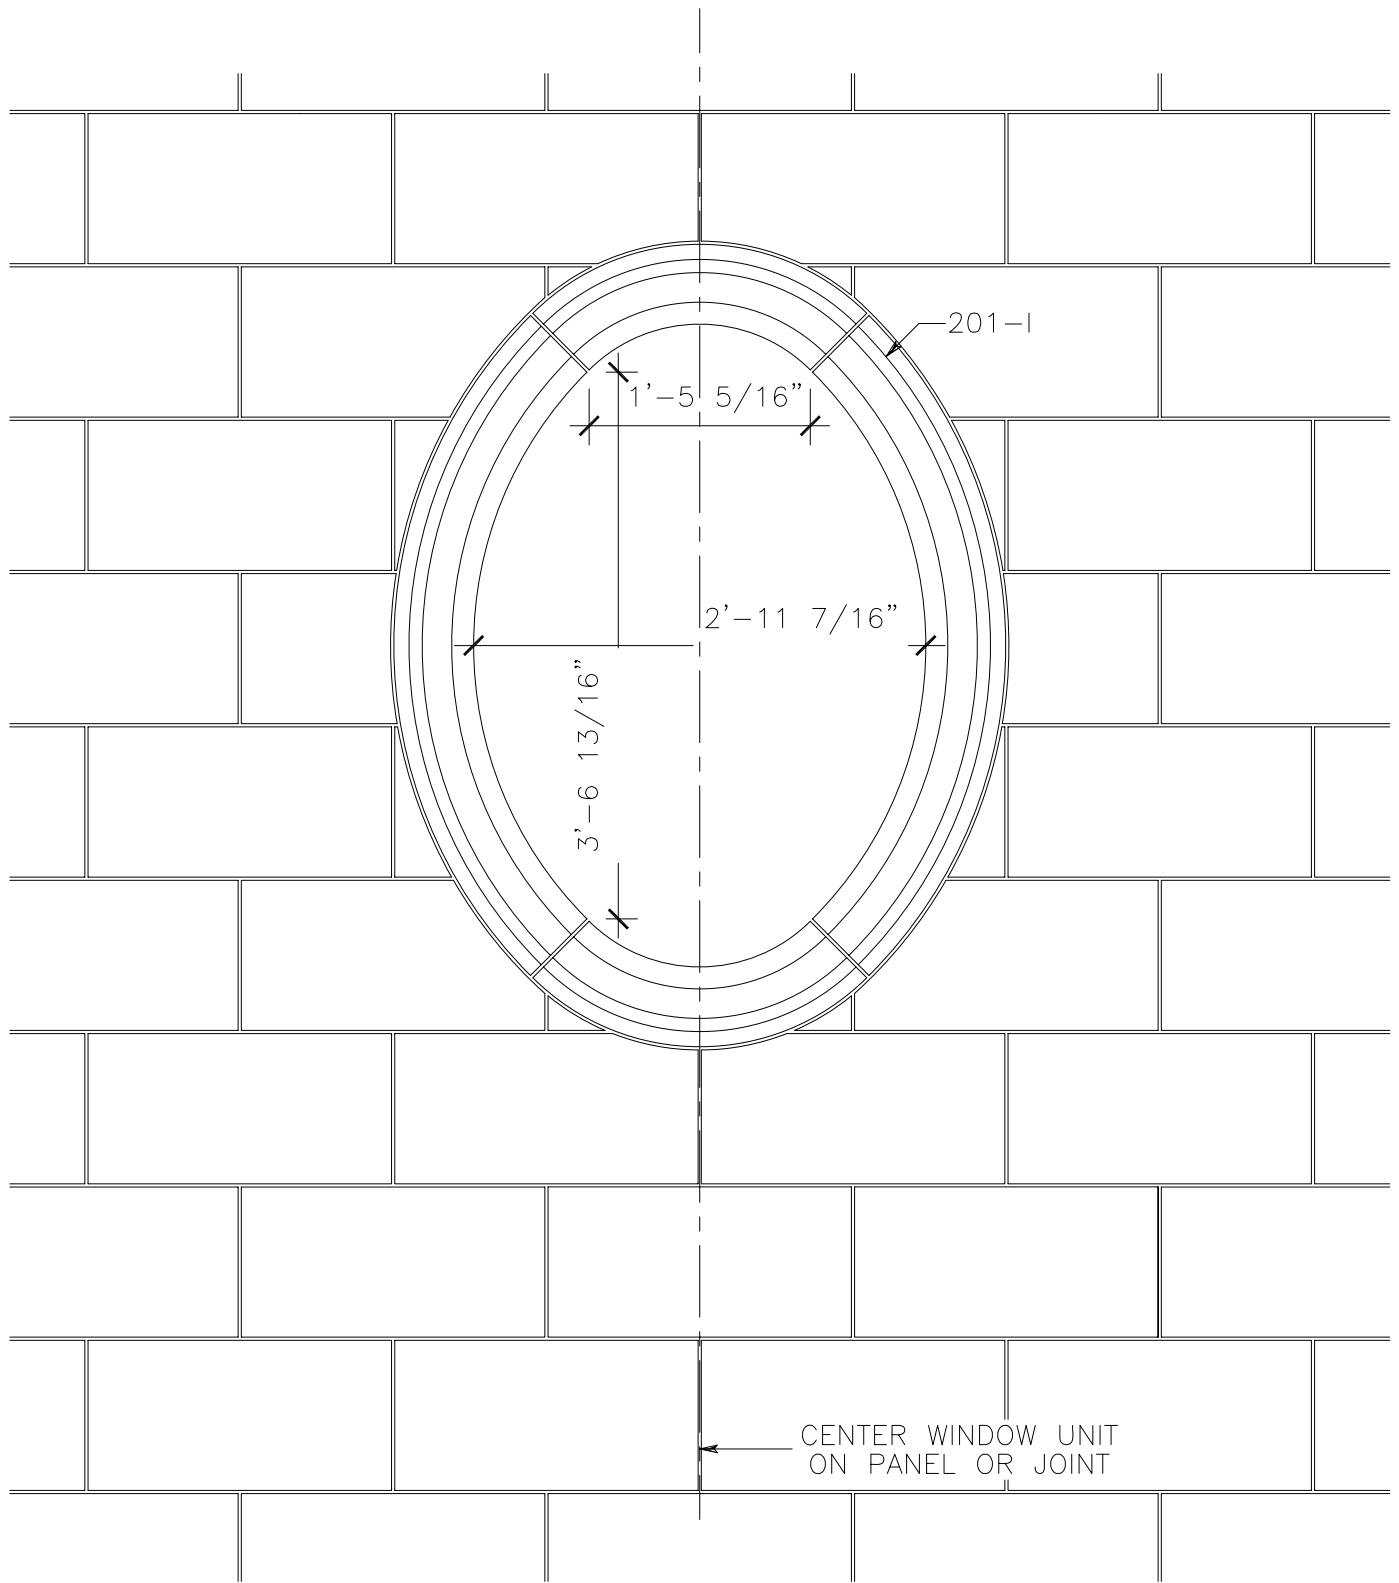

1

ELLIPSE WINDOW SURROUND

WITH PROFILE 201-1

AMERICAN LIMESTONE COMPANY

A TEXAS CORPORATION

1905 MARILLA, DALLAS, TX 75201

PHONE (214) 747-2636 FAX (214) 747-2639

ELLIPSE WINDOW SURROUND WITH PROFILE 201-1

2.5.6