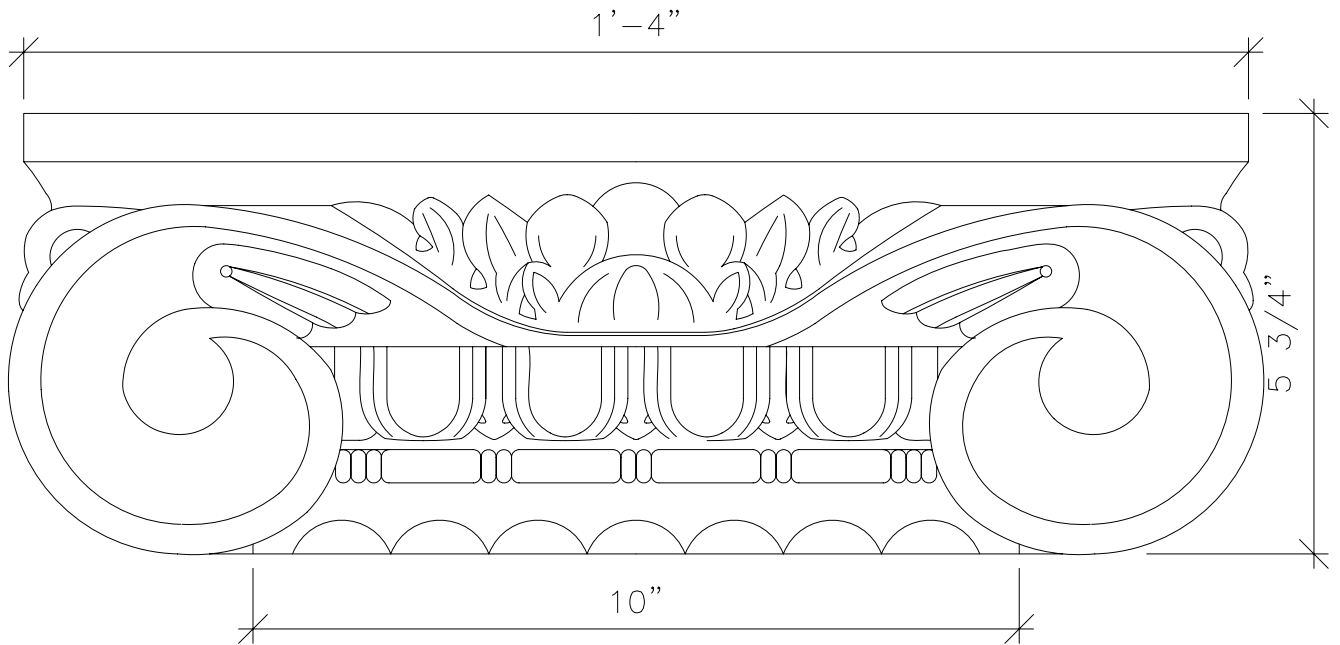

2 CAPITAL 890-I

1 CAPITAL 890-I

SCALE: NTS

AMERICAN LIMESTONE COMPANY
 A TEXAS CORPORATION
 1905 MARILLA, DALLAS, TX 75201
 PHONE (214) 747-2636 FAX (214) 747-2639

890-I IONIC CAPITAL ELEVATIONS - FOR PILASTER