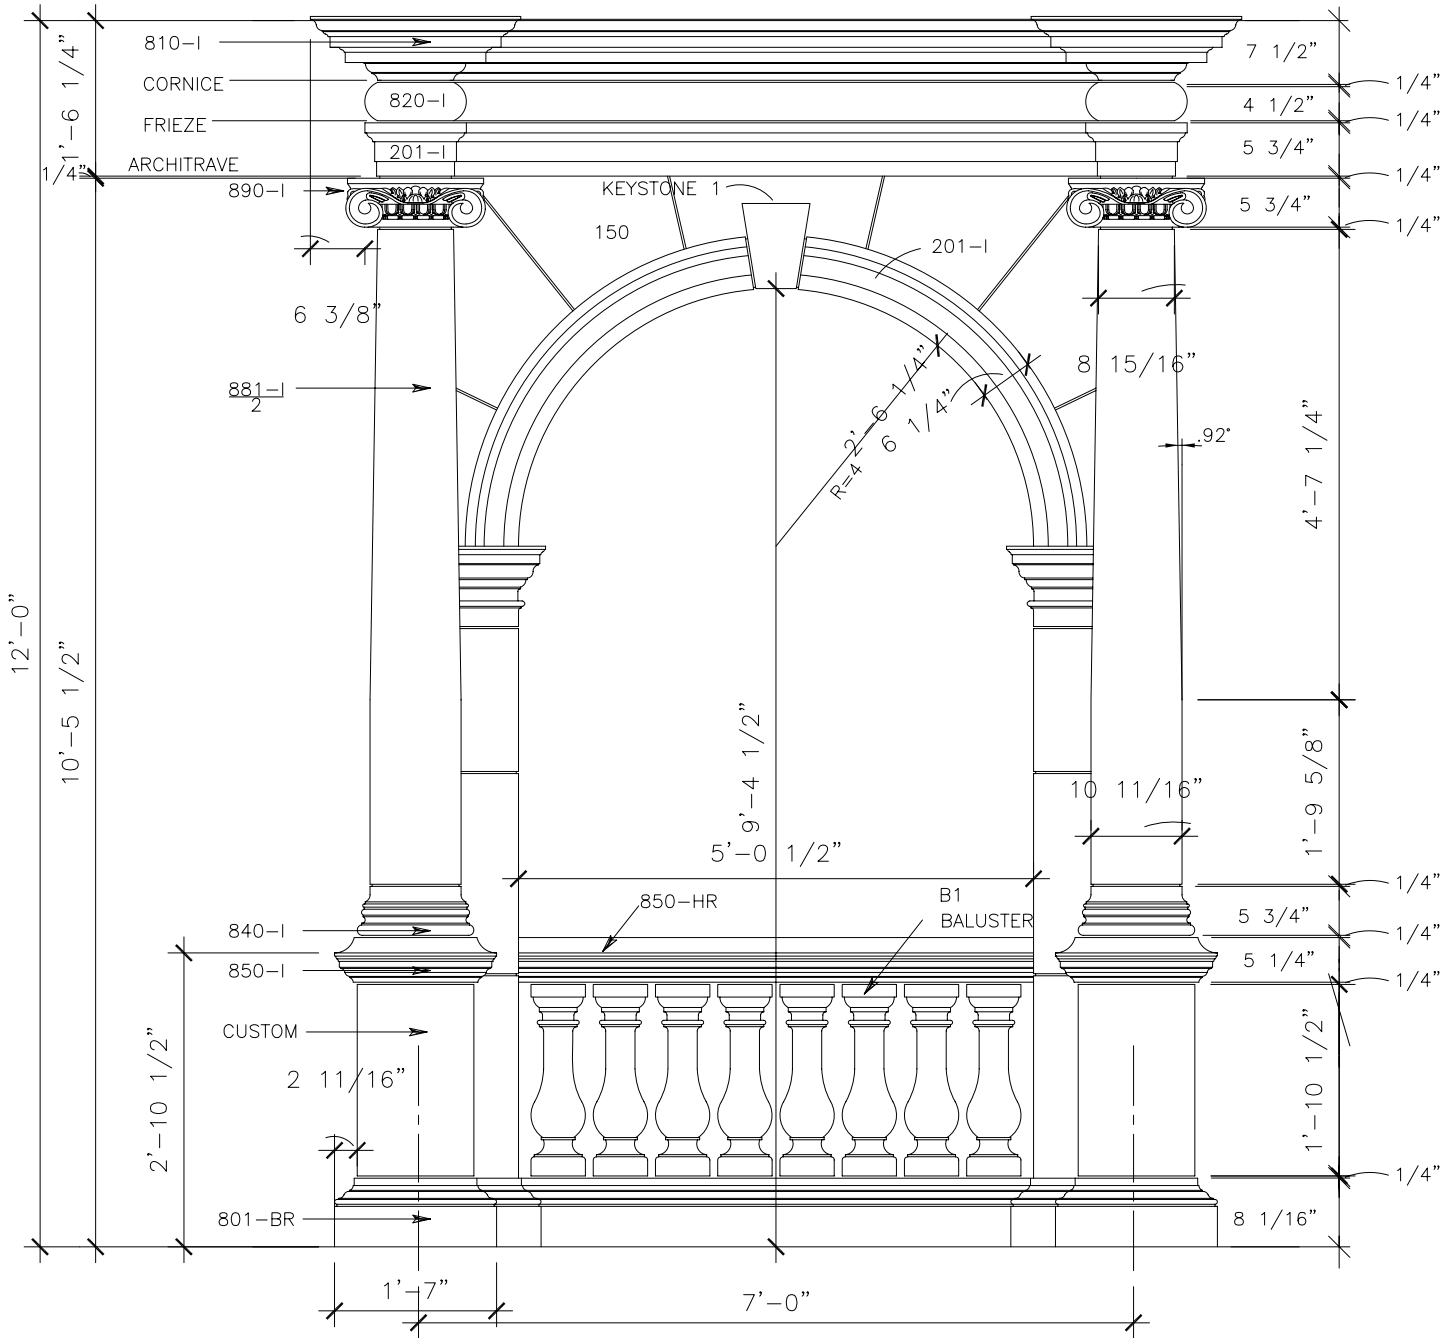

IONIC ENTABLATURE  
PROFILE PER PALLADIO

1

IONIC COLUMNS WITH BALUSTRADE AND ENTABLATURE

OTHER BALUSTER SIZES AND TYPES ARE AVAILABLE

AMERICAN LIMESTONE COMPANY

A TEXAS CORPORATION

1905 MARILLA, DALLAS, TX 75201

PHONE (214) 747-2636 FAX (214) 747-2639

IONIC COLUMNS WITH BALUSTRADE AND ENTABLATURE

THE ELEMENTS OF THIS ENTRY CAN BE PRICED AS A KIT  
CONTACT ALC FOR DETAILS

1.1.6