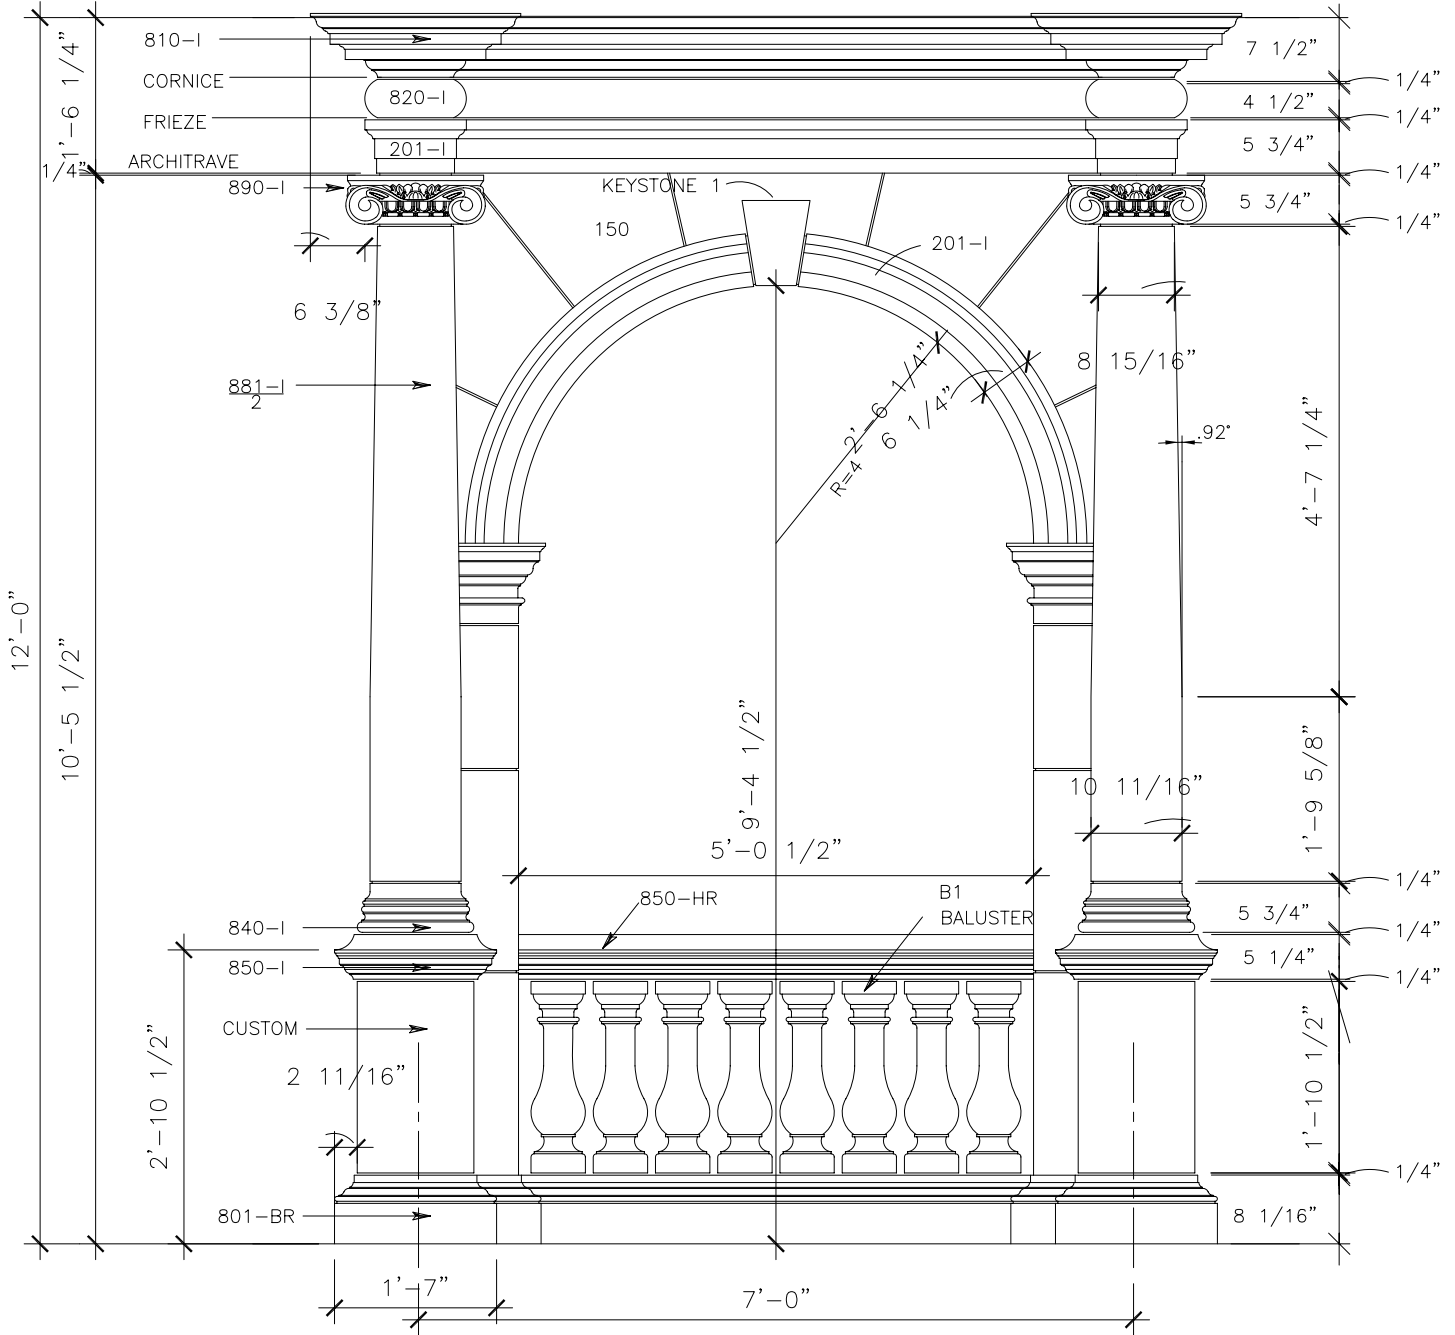

IONIC ENTABLATURE
PROFILE PER PALLADIO

1

IONIC COLUMNS WITH BALUSTRADE AND ENTABLATURE
OTHER BALUSTER SIZES AND TYPES ARE AVAILABLE

AMERICAN LIMESTONE COMPANY
A TEXAS CORPORATION
WWW.AMERICANLIMESTONE.COM
INFO@AMERICANLIMESTONE.COM

IONIC COLUMNS WITH BALUSTRADE AND ENTABLATURE

1.1.6